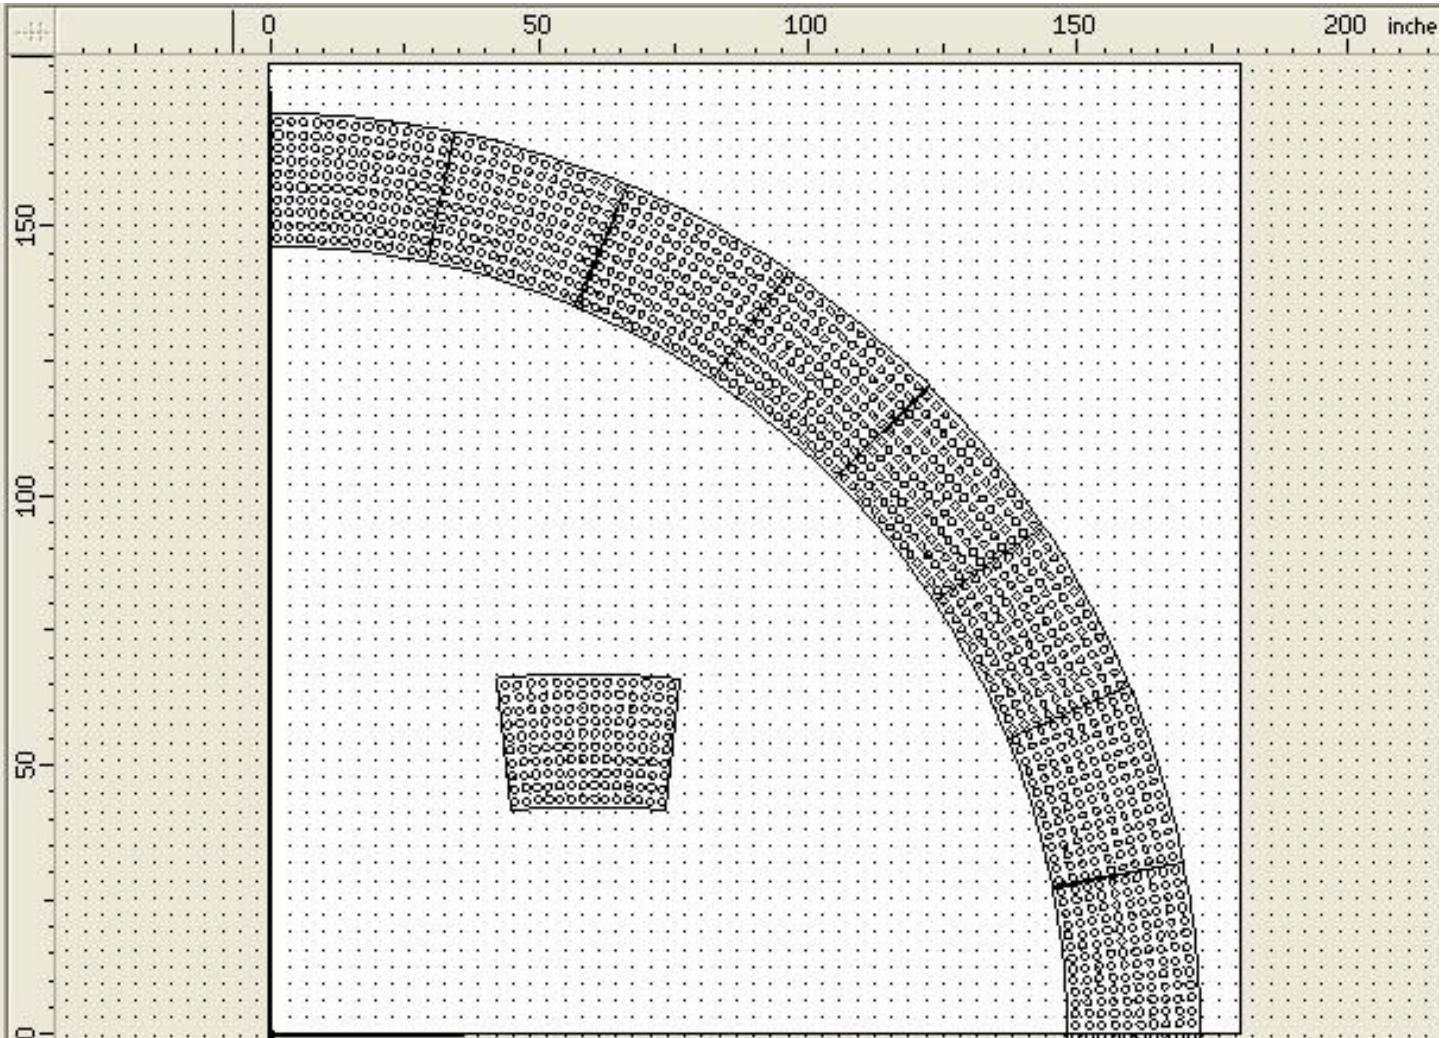

## THE DESIGNS OF USA SAFETY DOMES

**11.25 degree arc & a 14' 3" radius that can expanded into almost any radius  
Each mat has an over all size of 33.8 inches by 25.5 inches  
( 5.5 square feet )**

**Two different installations:**

- 1. Surface mounted**
- 2. Placed into new concrete**

**24 x 24 MATS**

Mat is 24" x 24", mats are placed side to side to make a 24" x 48" & etc., mat.

**24 X 36 MATS**

Mat is 24" x 36" and 24" x 48", with the combination of the 24" x 24" mat, any length can be obtained

( 3' ), ( 4' ), ( 5' ), ( 6' ), ( 7' ), ( 8' ), ( etc. )

## 11 ¼ DEGREE FOR INTERSECTIONS

Mat is designed on a 14' 3" outside radius with an over all size of 33.82" x 25.5" with a 11 ¼ degree cut ( sq. ft. = 5.5 ) ( 4 mats will make a 45 degree design )

Use of this mat with combination of the ( 24" x 24" ) or ( 24" x 36" ) mats will give almost any curve you will want.