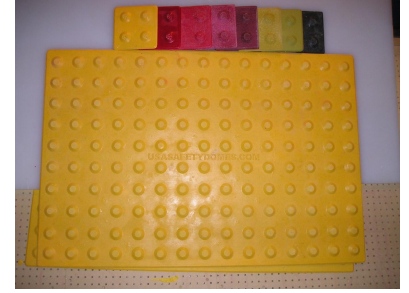

## THE DESIGNS OF USA SAFETY DOMES

**11.25 degree arc & a 14' 3" radius that can expanded into almost any radius  
Each mat has an over all size of 33.8 inches by 25.5 inches  
( 5.5 square feet )**

**Two different installations:**

- 1. Surface mounted**
- 2. Placed into new concrete**

**24 x 24 MATS**

Mat is 24" x 24", mats are placed side to side to make a 24" x 48" & etc., mat.

**24 X 36 MATS**

Mat is 24" x 36" and 24" x 48", with the combination of the 24" x 24" mat, any length can be obtained